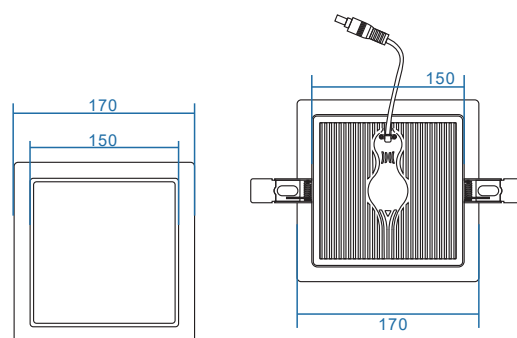

Durable thermally conductive Aluminum housing & External Driver

P.F > 0.9 & Life > 30,000 Hrs

OPENING/BEAM

High efficiency Ra>80 LED .

DIMENSION DRAW

Model:	Domo
Format:	Square
Location:	Interior
Wattage:	25W
Materials:	...
Led Color:	3000/4000/6000K
Product Dimension:	170X170mm
Cut-Out size:	158X158mm
IP Code:	20
Fixation:	Recessed
CRI :	80
Lumen Output:	2500LM
Frequency:	50/60 Hz
Beam Angle:	L°